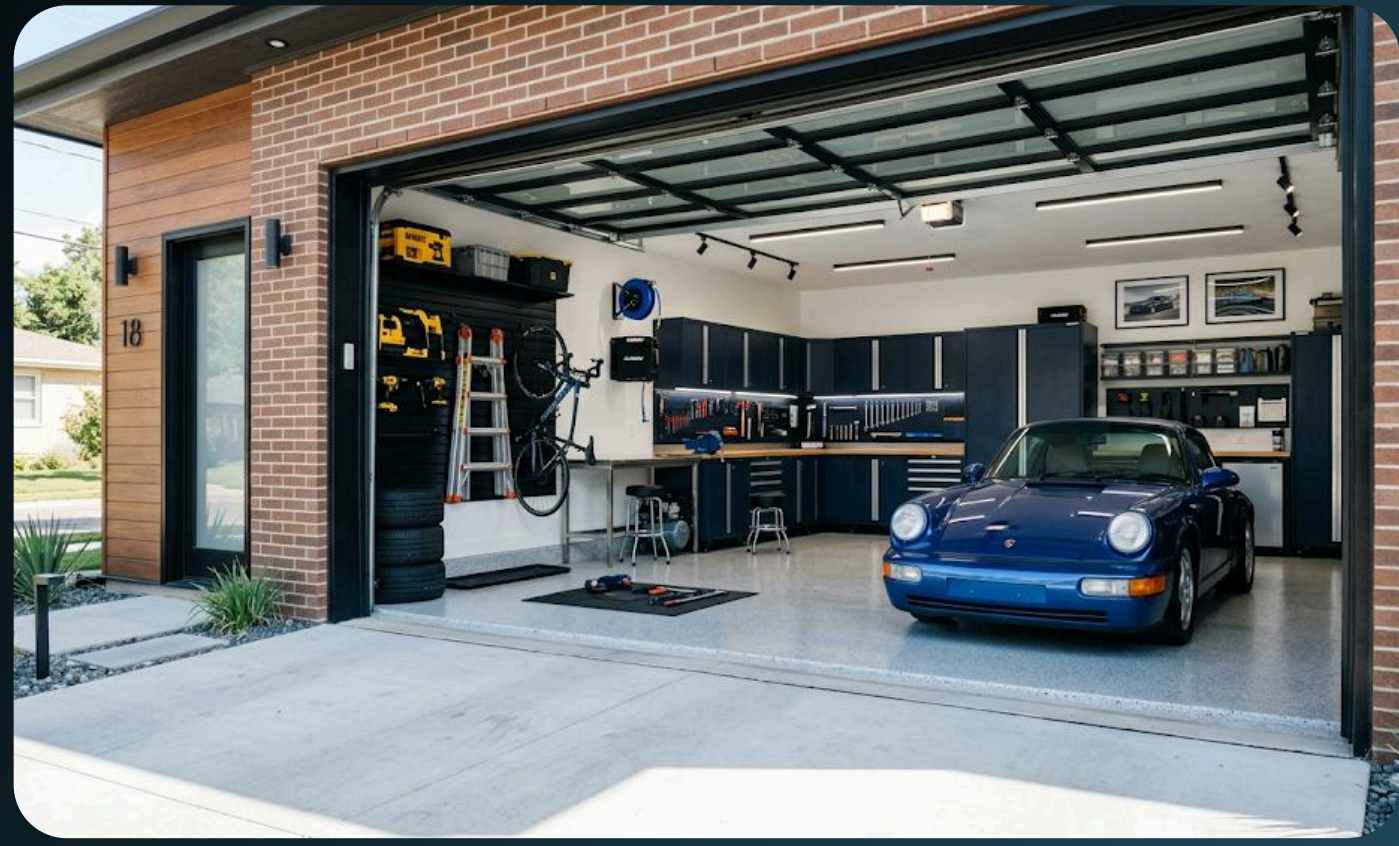

CABANA

Luxury cabana construction designed to elevate outdoor living. We create stylish, comfortable, and durable outdoor structures perfect for relaxation, entertainment, and enhancing your backyard experience.

BEFORE

AFTER

FRAMING & STRUCTURAL WORK

We provide precise framing and structural solutions that serve as the backbone of every strong and safe building. Our team ensures accuracy, stability, and long-term durability, following industry standards to support both residential and commercial construction projects.

BEFORE

AFTER

NEW GARAGE

Custom garage construction designed to match your home's architecture and meet your storage and functionality needs. We build strong, secure, and visually appealing garages that add convenience and value to your property.